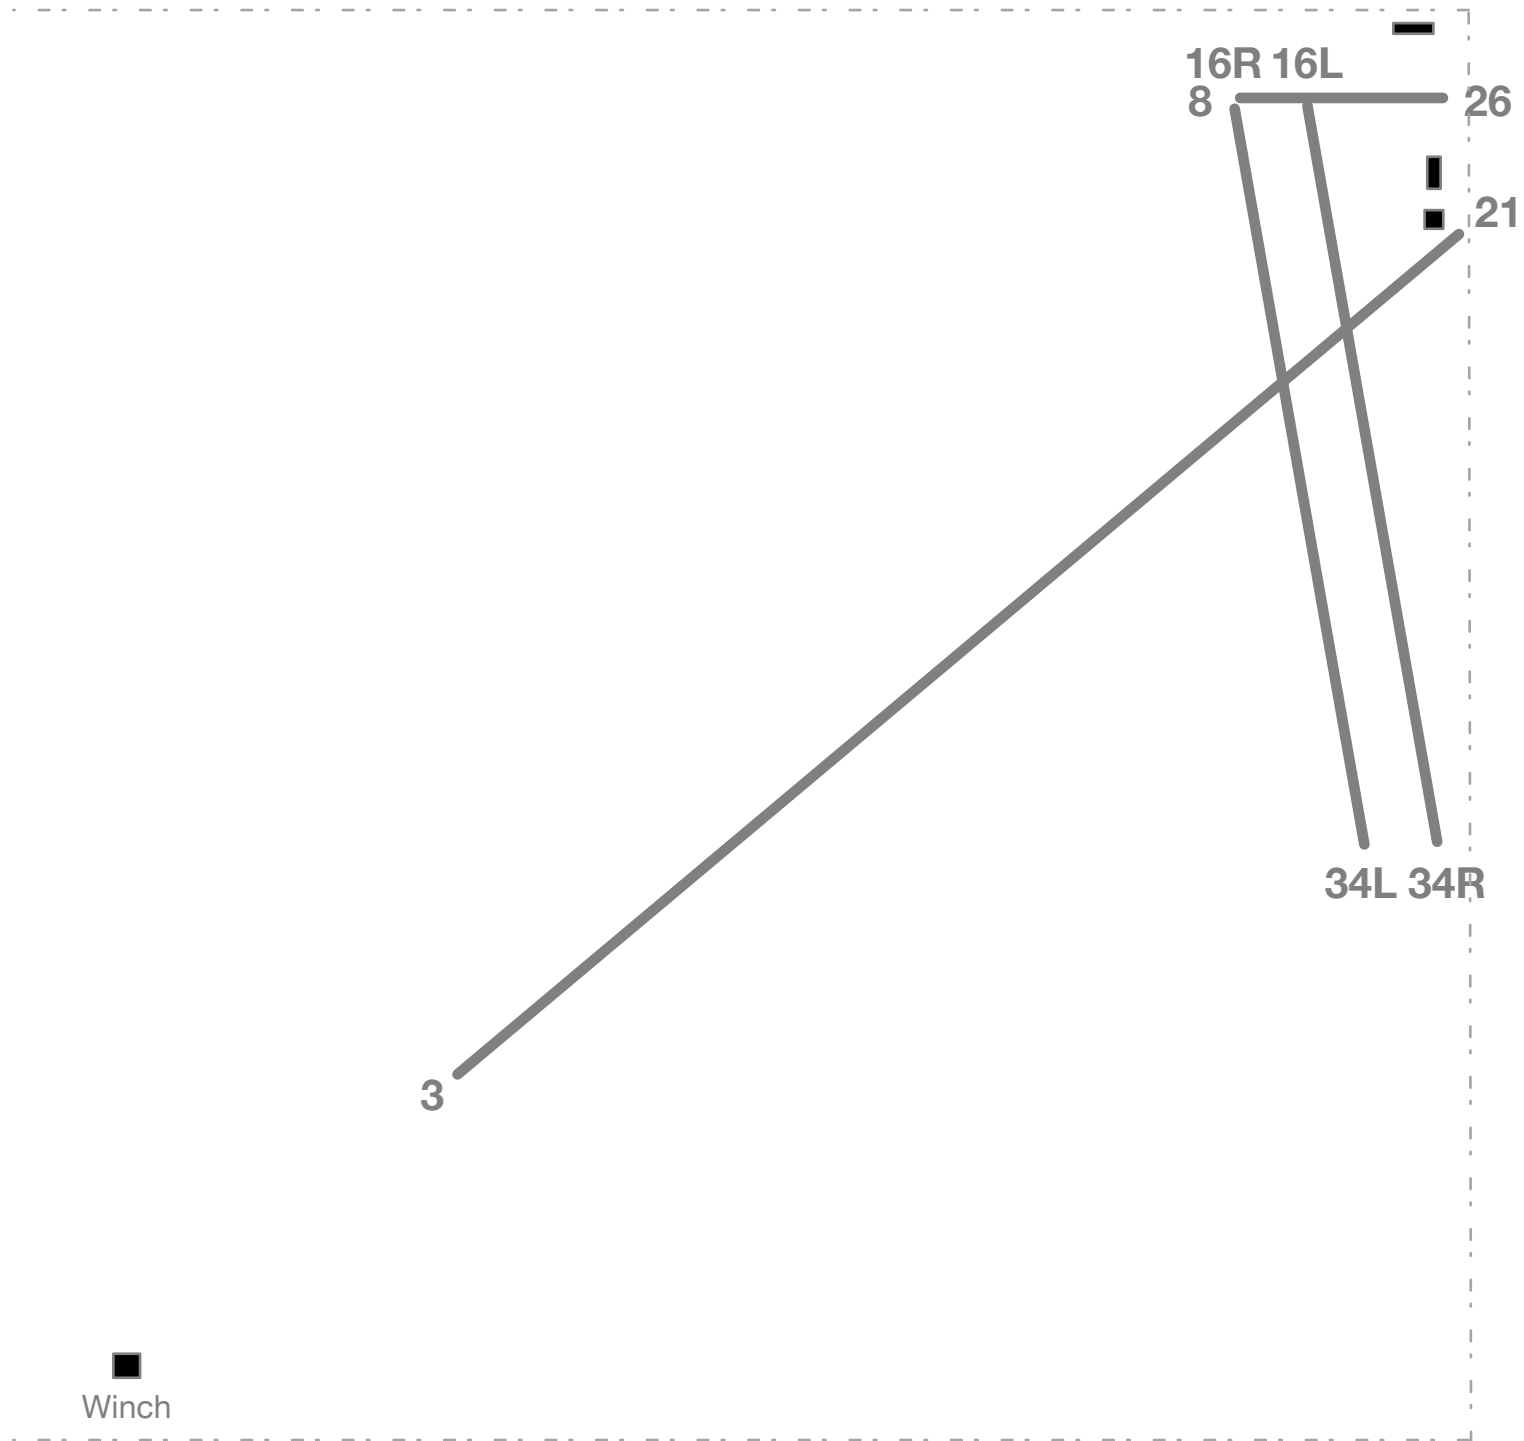

# A. C. Godwin Memorial Gliderport

AZ86

Altitude 4948'  
mid-field downwind 5750'  
arrive near 6000'

5' high barb wire fence

Runway Lengths

3-21 4900'

8-26 760'

16-34 2800'

Entrance from address  
9170 East Morning Star Ranch Road  
Prescott Valley, AZ 86315

All runways are hard dirt.